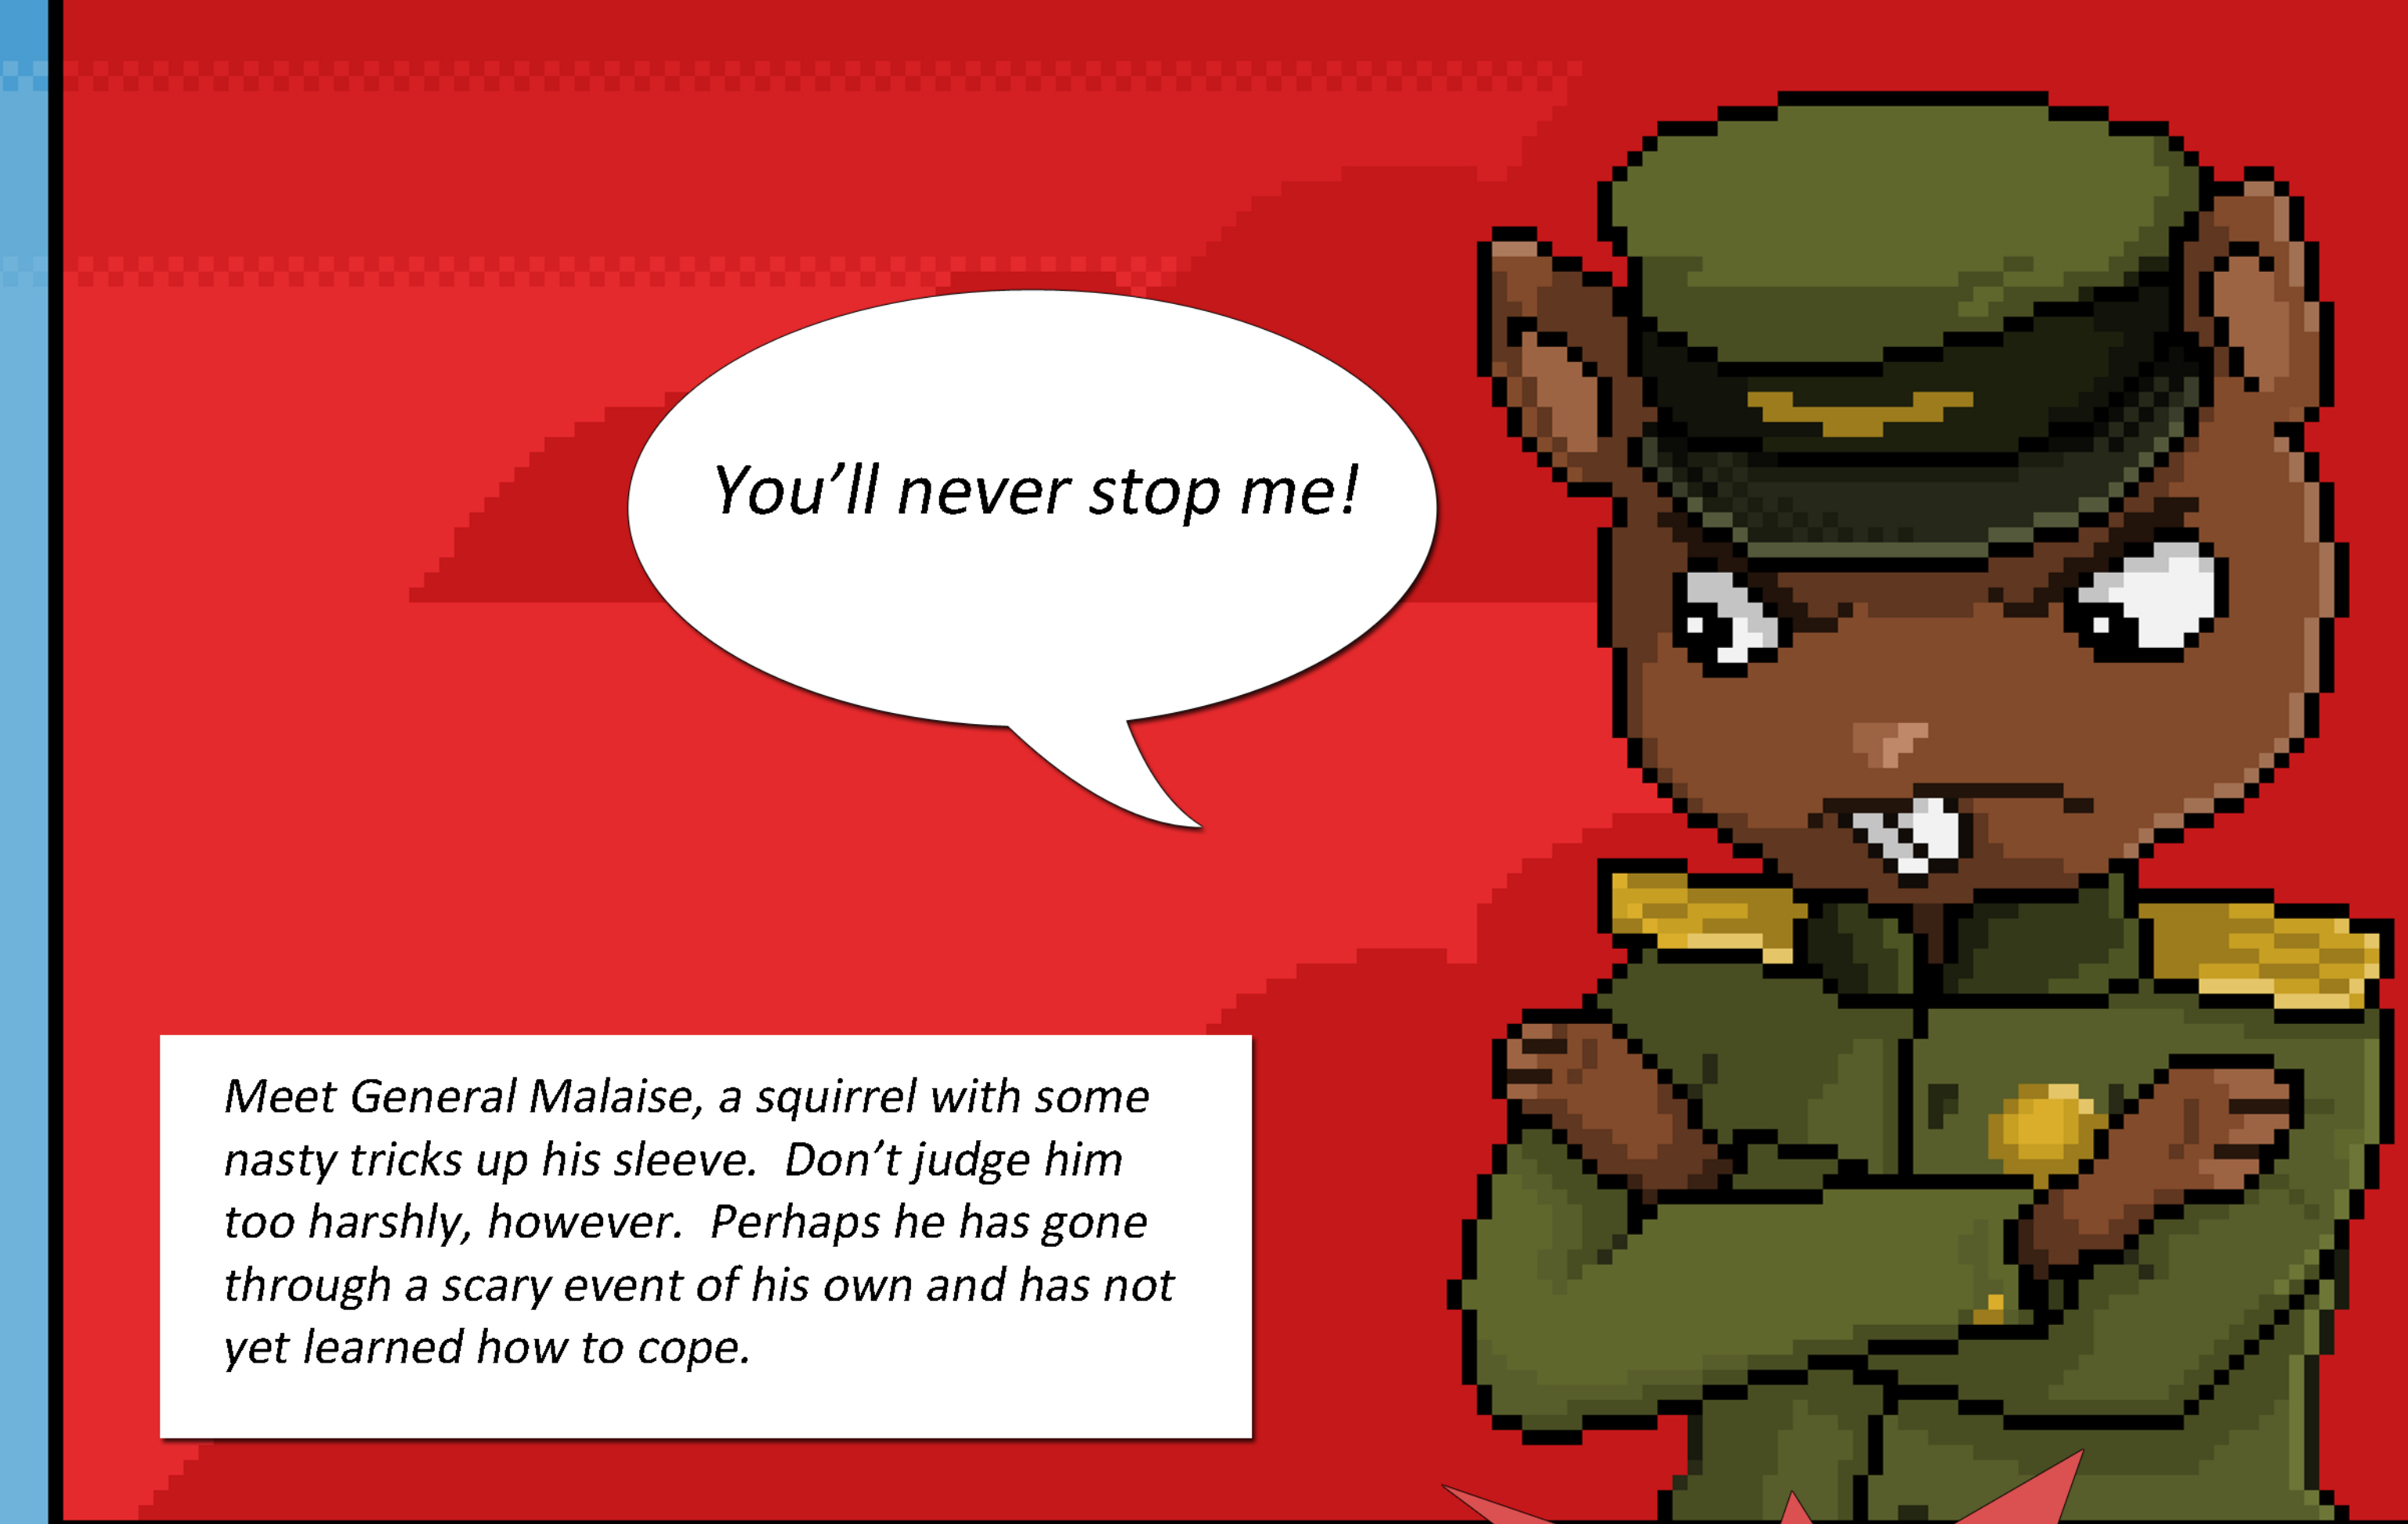

# Coping Coach

A 2D game for children at risk for developing Post-Traumatic Stress Disorder

By: Eliot Kaplan and Marley Gilb  
 kaplane@seas.upenn.edu, gmar@seas.upenn.edu

Directors: Meghan Marsac, Kristen Kohser (CHOP)  
 Advisors: Joe Kider, Norm Badler (UPENN)

Thwart General Malaise's evil plan!